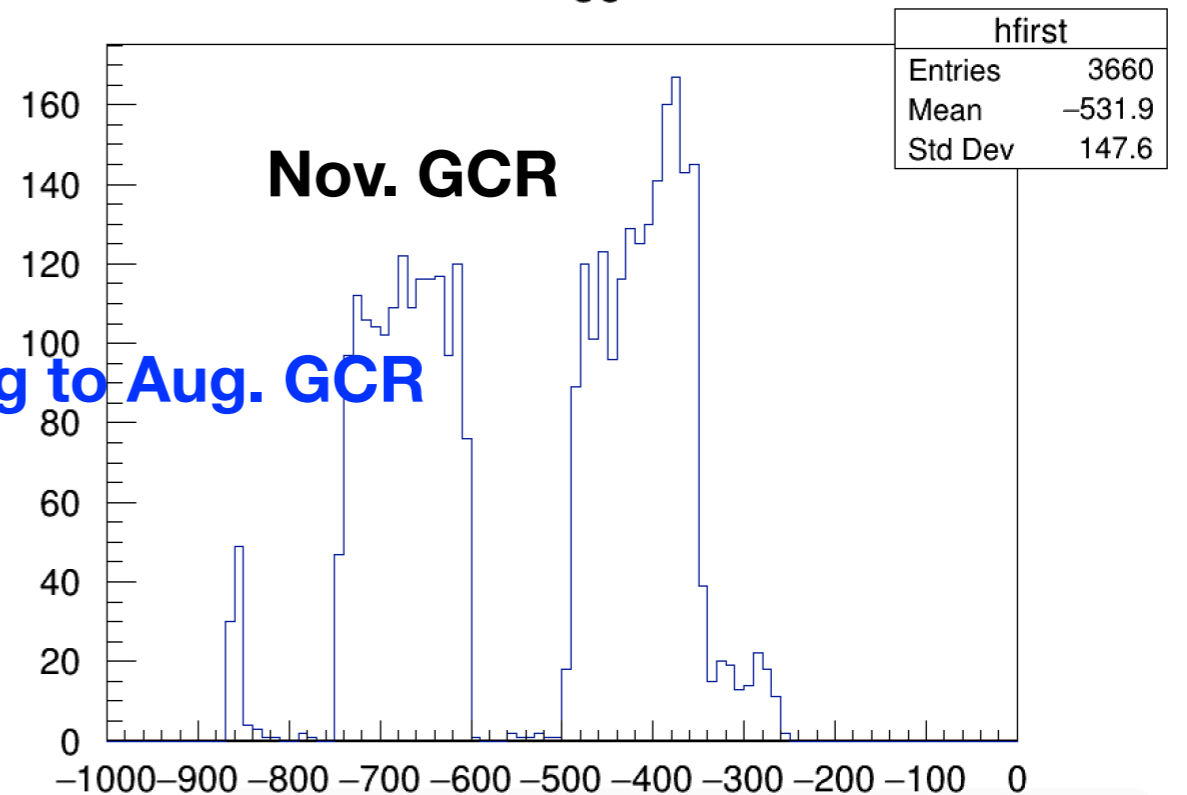

hits on bklm-stand-alone track

min CTime - triggerTime

hits not on bklm-stand-alone track

min CTime - triggerTime

hits on bklm-stand-alone track

min CTime - triggerTime

hits not on bklm-stand-alone track

min CTime - triggerTime

~-300 counts shift comparing to Aug. GCR