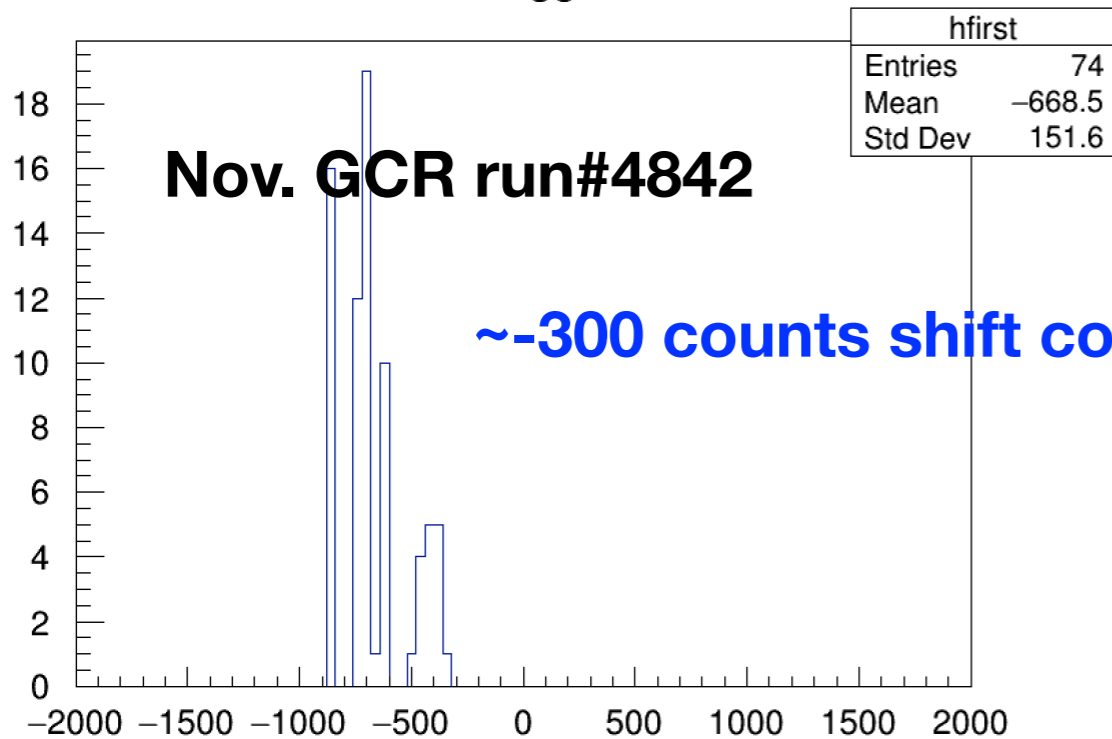

hits on bklm-stand-alone track

min CTime - triggerTime

hits not on bklm-stand-alone track

min CTime - triggerTime

hits on bklm-stand-alone track

min CTime - triggerTime

hits not on bklm-stand-alone track

min CTime - triggerTime

~-300 counts shift comparing to Aug. GCR